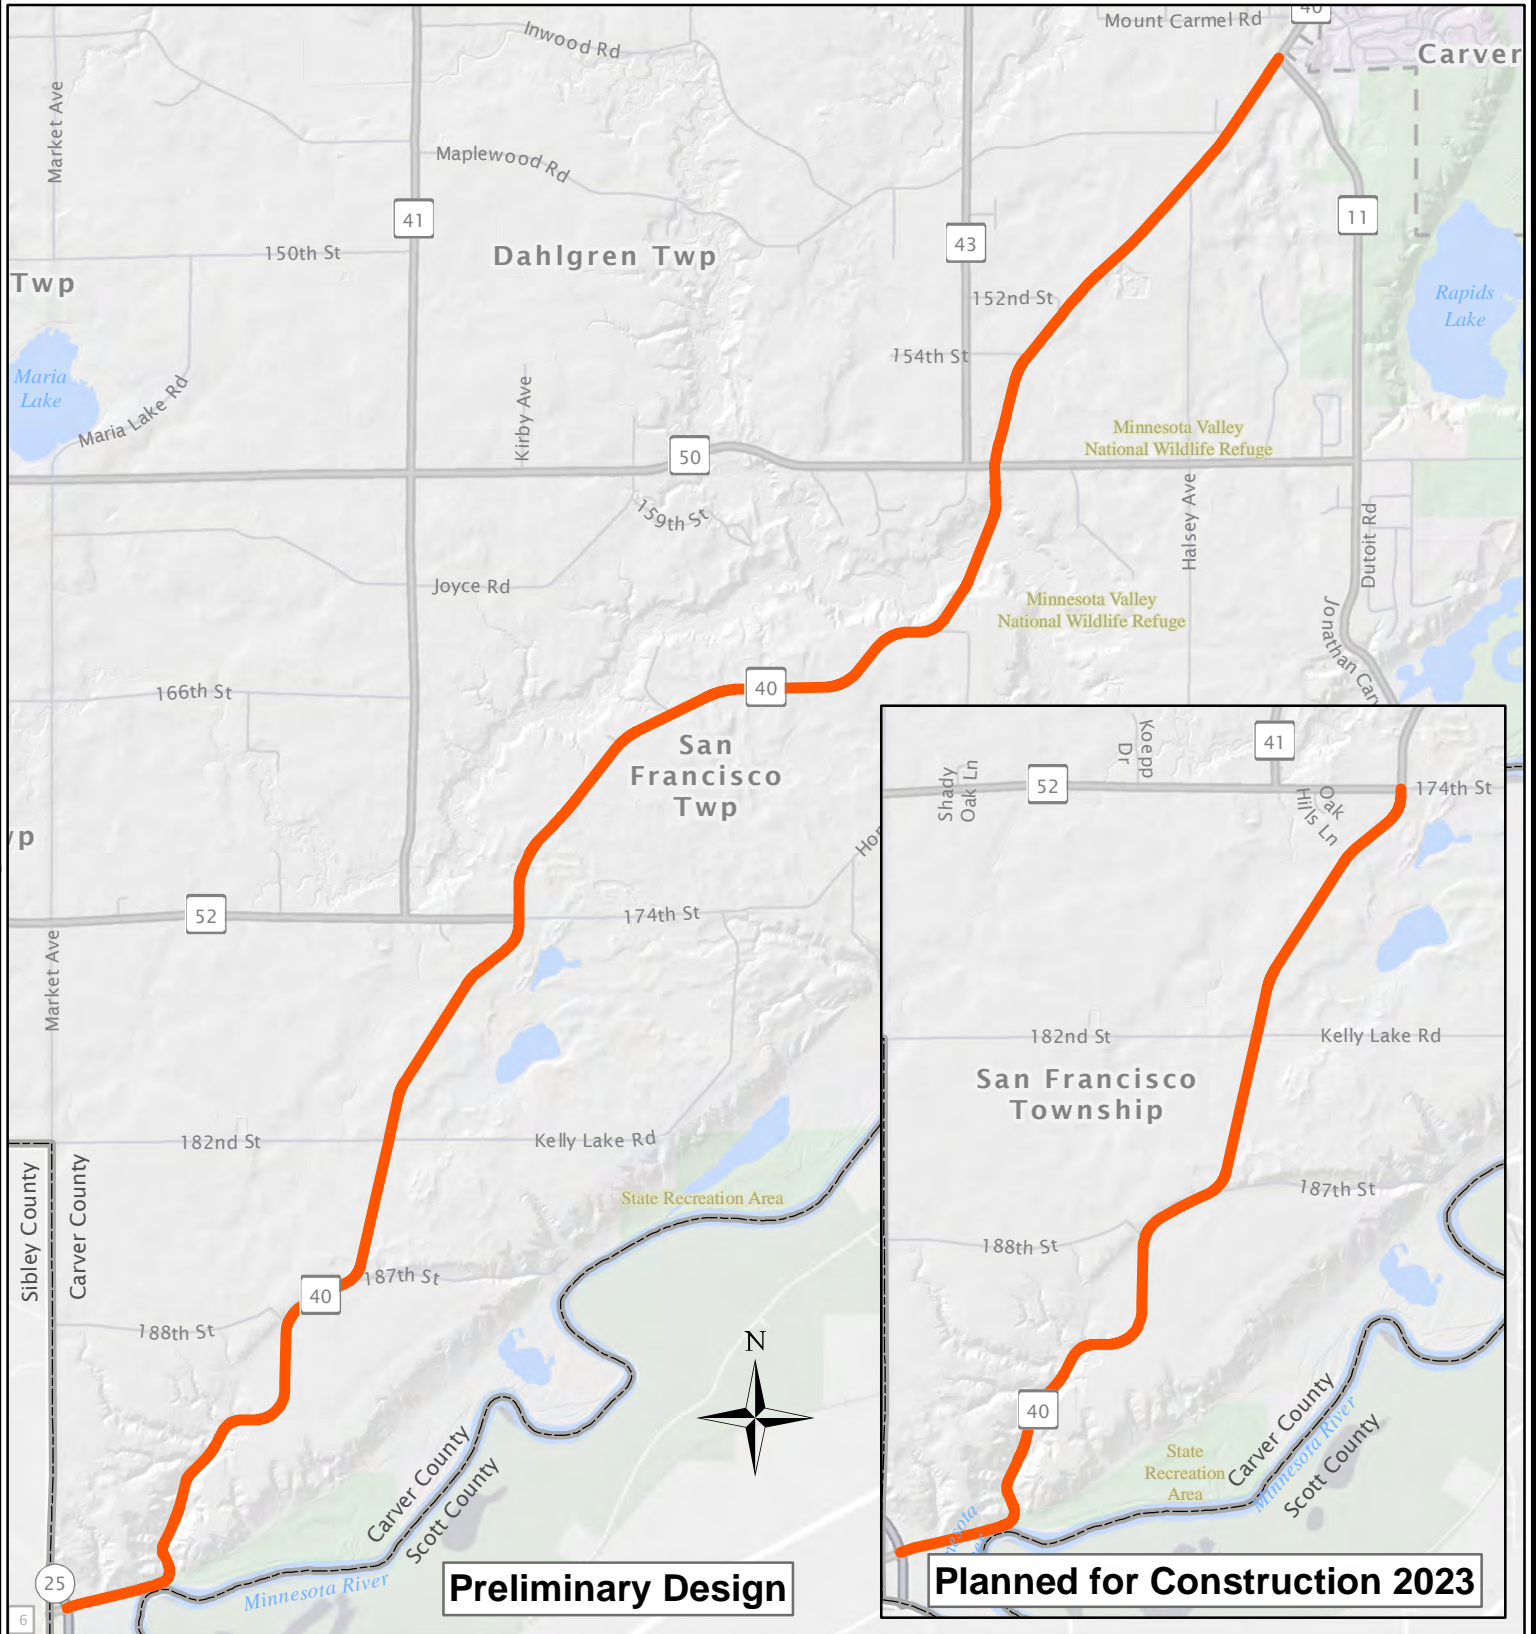

# Highway 40 Project

This map was created using a compilation of information and data from various City, County, State, and Federal offices. It is not a surveyed or legally recorded map and is intended to be used as a reference. Carver County is not responsible for any inaccuracies contained herein.

 Project Location

Public Works Division  
 11360 Hwy 212, Suite 1  
 Cologne, MN 55322  
 (952) 466-5200  
 Created: 2/11/2021